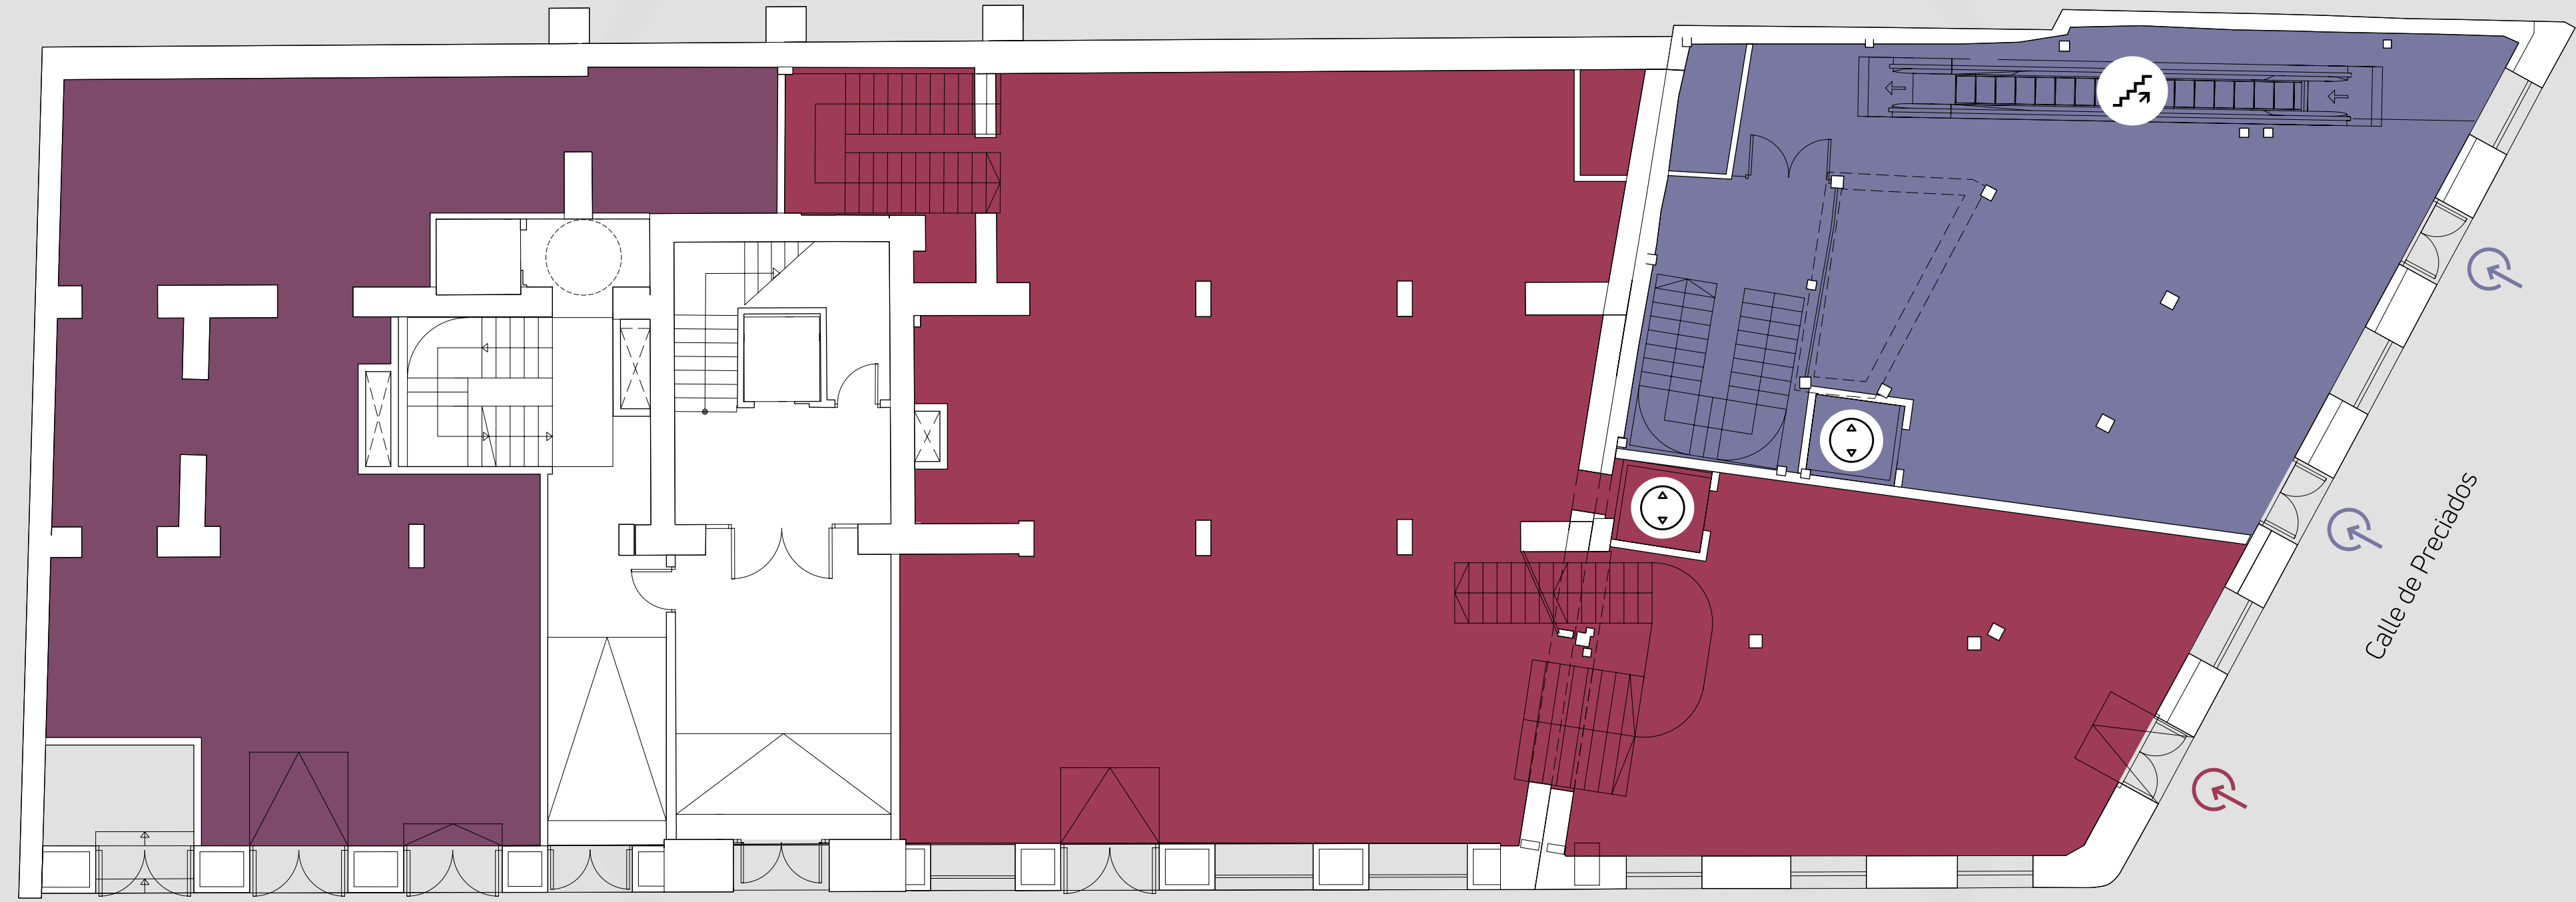

Calle Maestro Victoria

589 sqm

Basement

Escalator

Elevator

Entrance

Shop 1

Shop 2

Shop 3

Calle Maestro Victoria

Calle de Preciados

Ground Floor

 Escalator  Elevator  Entrance

353 sqm	456 sqm	160 sqm
		
Shop 1	Shop 2	Shop 3

Calle Maestro Victoria

Calle de Preciados

457 sqm

244 sqm

First Floor

Escalator Elevator Entrance

Shop 1 Shop 2 Shop 3

Calle de Preciados

Calle Maestro Victoria

Second Floor

Escalator

Elevator

Entrance

248 sqm

Shop 1

Shop 2

Shop 3

Calle Maestro Victoria