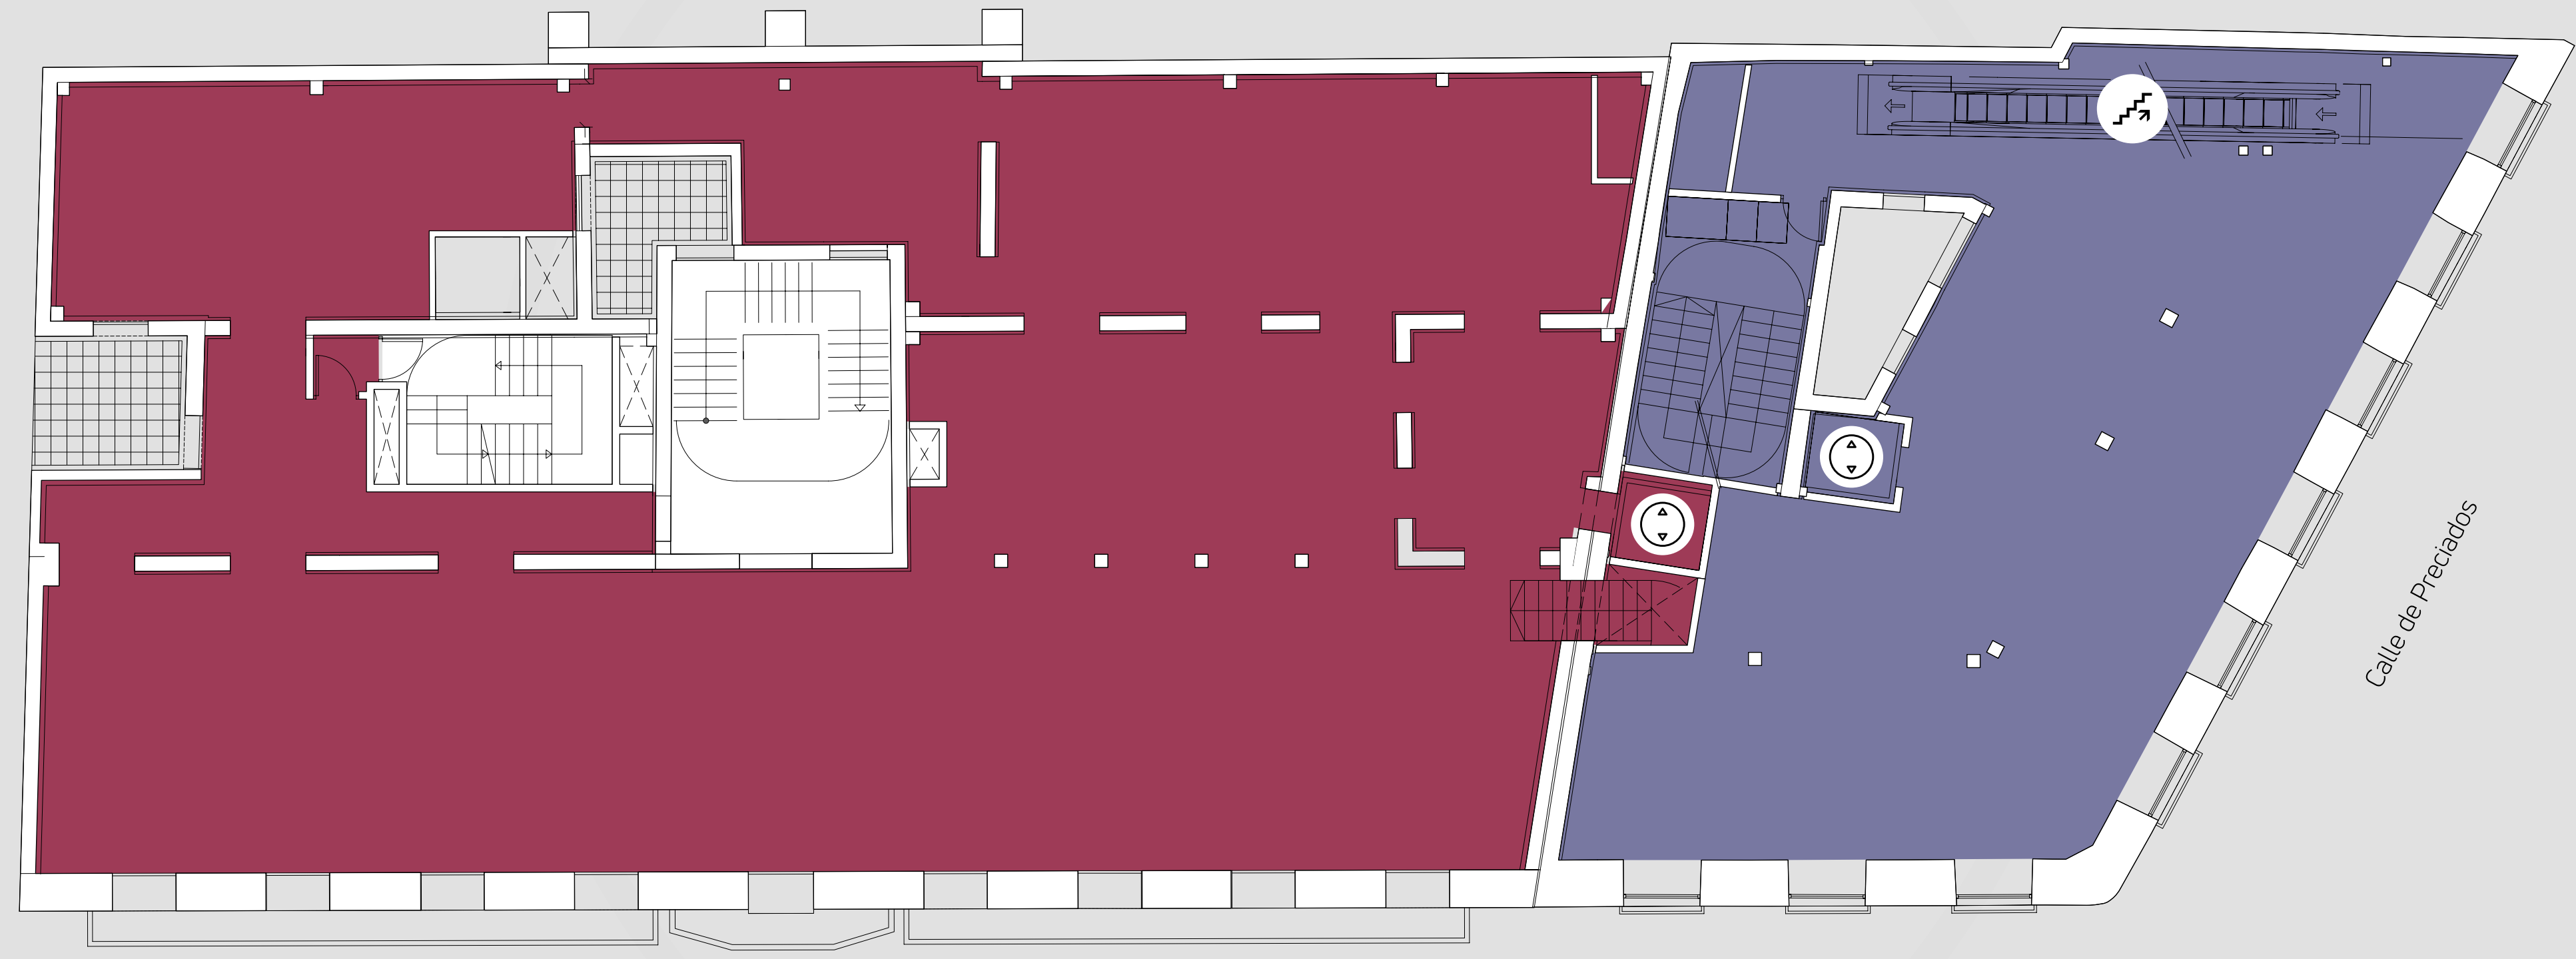

Calle Maestro Victoria

589 sqm

Basement

Escalator

Elevator

Entrance

Shop 1

Shop 2

Shop 3

Calle Maestro Victoria

Calle de Preciados

Ground Floor

 Escalator  Elevator  Entrance

353 sqm	456 sqm	160 sqm
		
Shop 1	Shop 2	Shop 3

Calle Maestro Victoria

Calle de Preciados

457 sqm

244 sqm

First Floor

Escalator Elevator Entrance

Shop 1 Shop 2 Shop 3

Calle de Preciados

Calle Maestro Victoria

Second Floor

Escalator

Elevator

Entrance

248 sqm

Shop 1

Shop 2

Shop 3

Calle Maestro Victoria