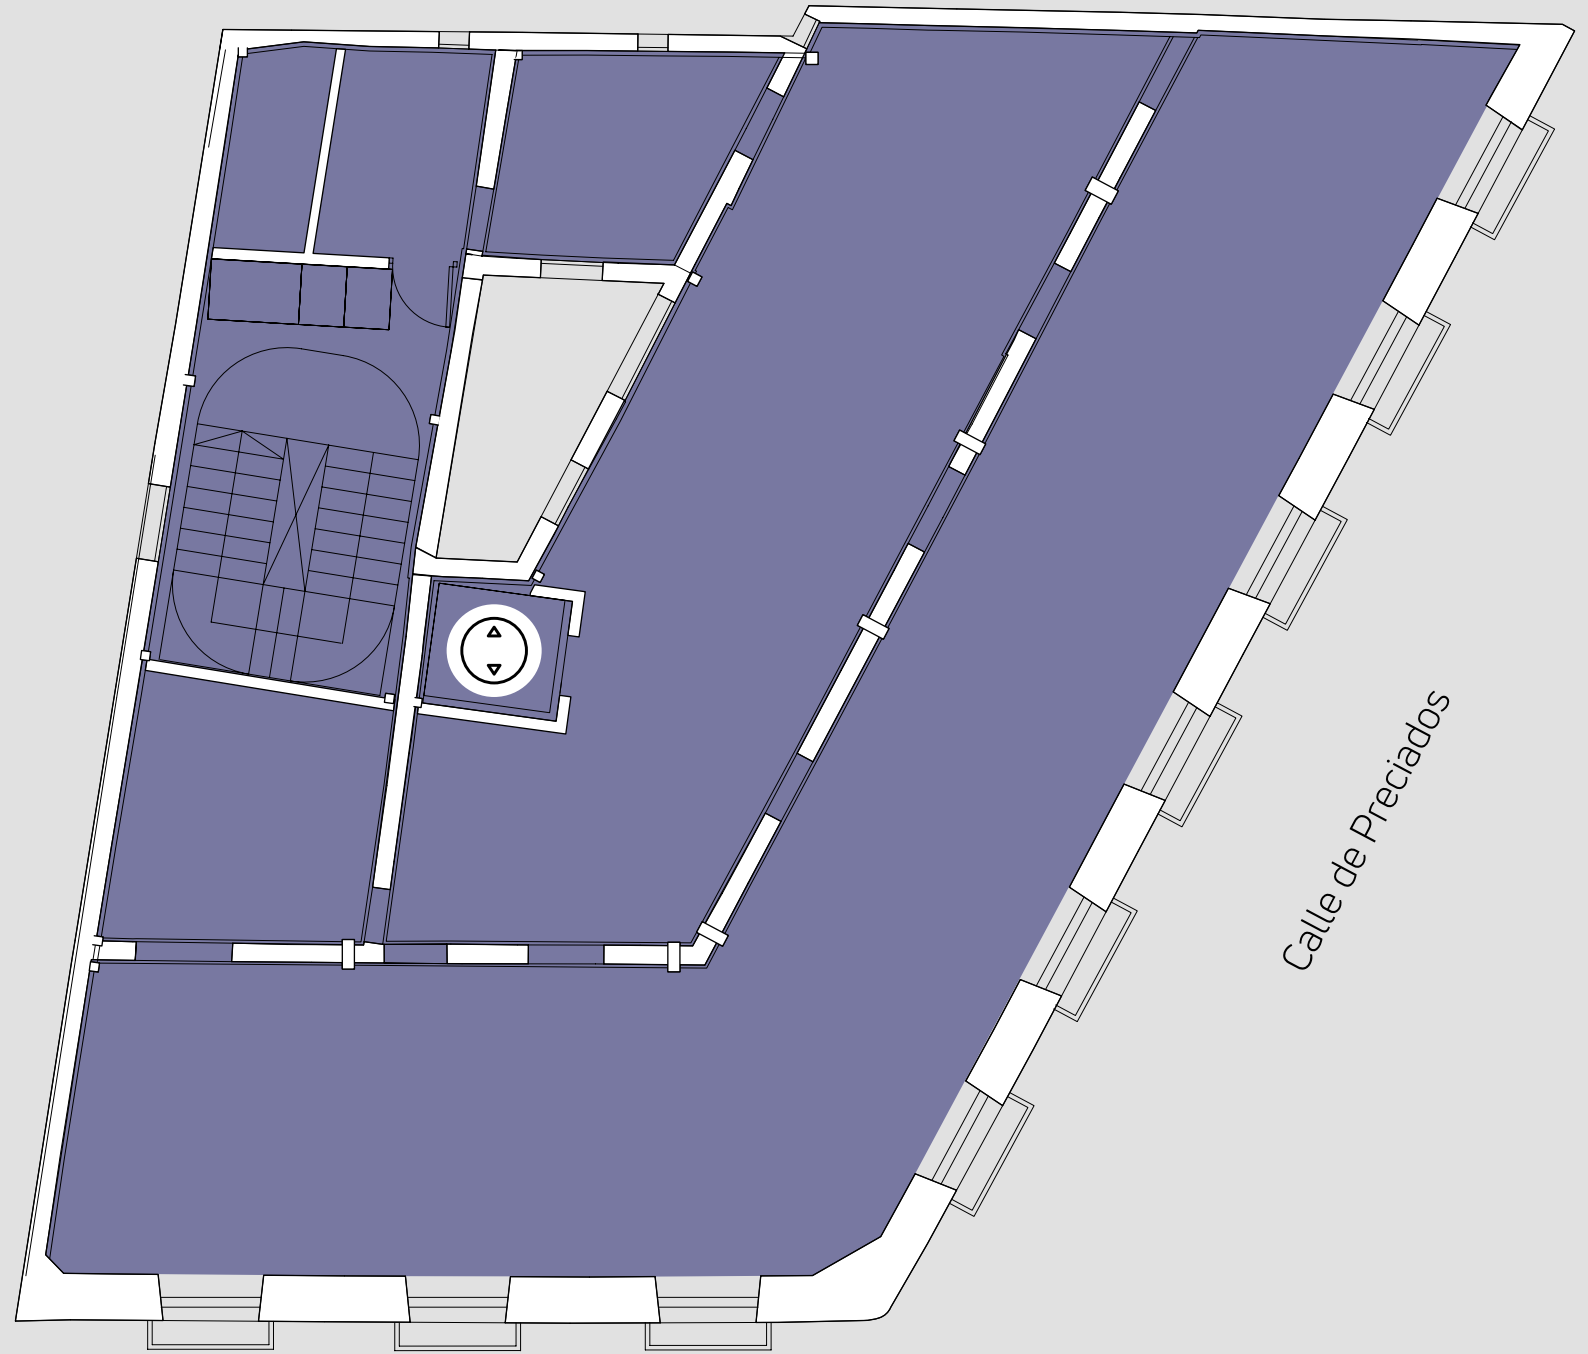

Calle Maestro Victoria

Calle de Preciados

Fourth Floor

Escalator Elevator Entrance

247 sqm

[Shop 1](#) [Shop 2](#) [Shop 3](#)