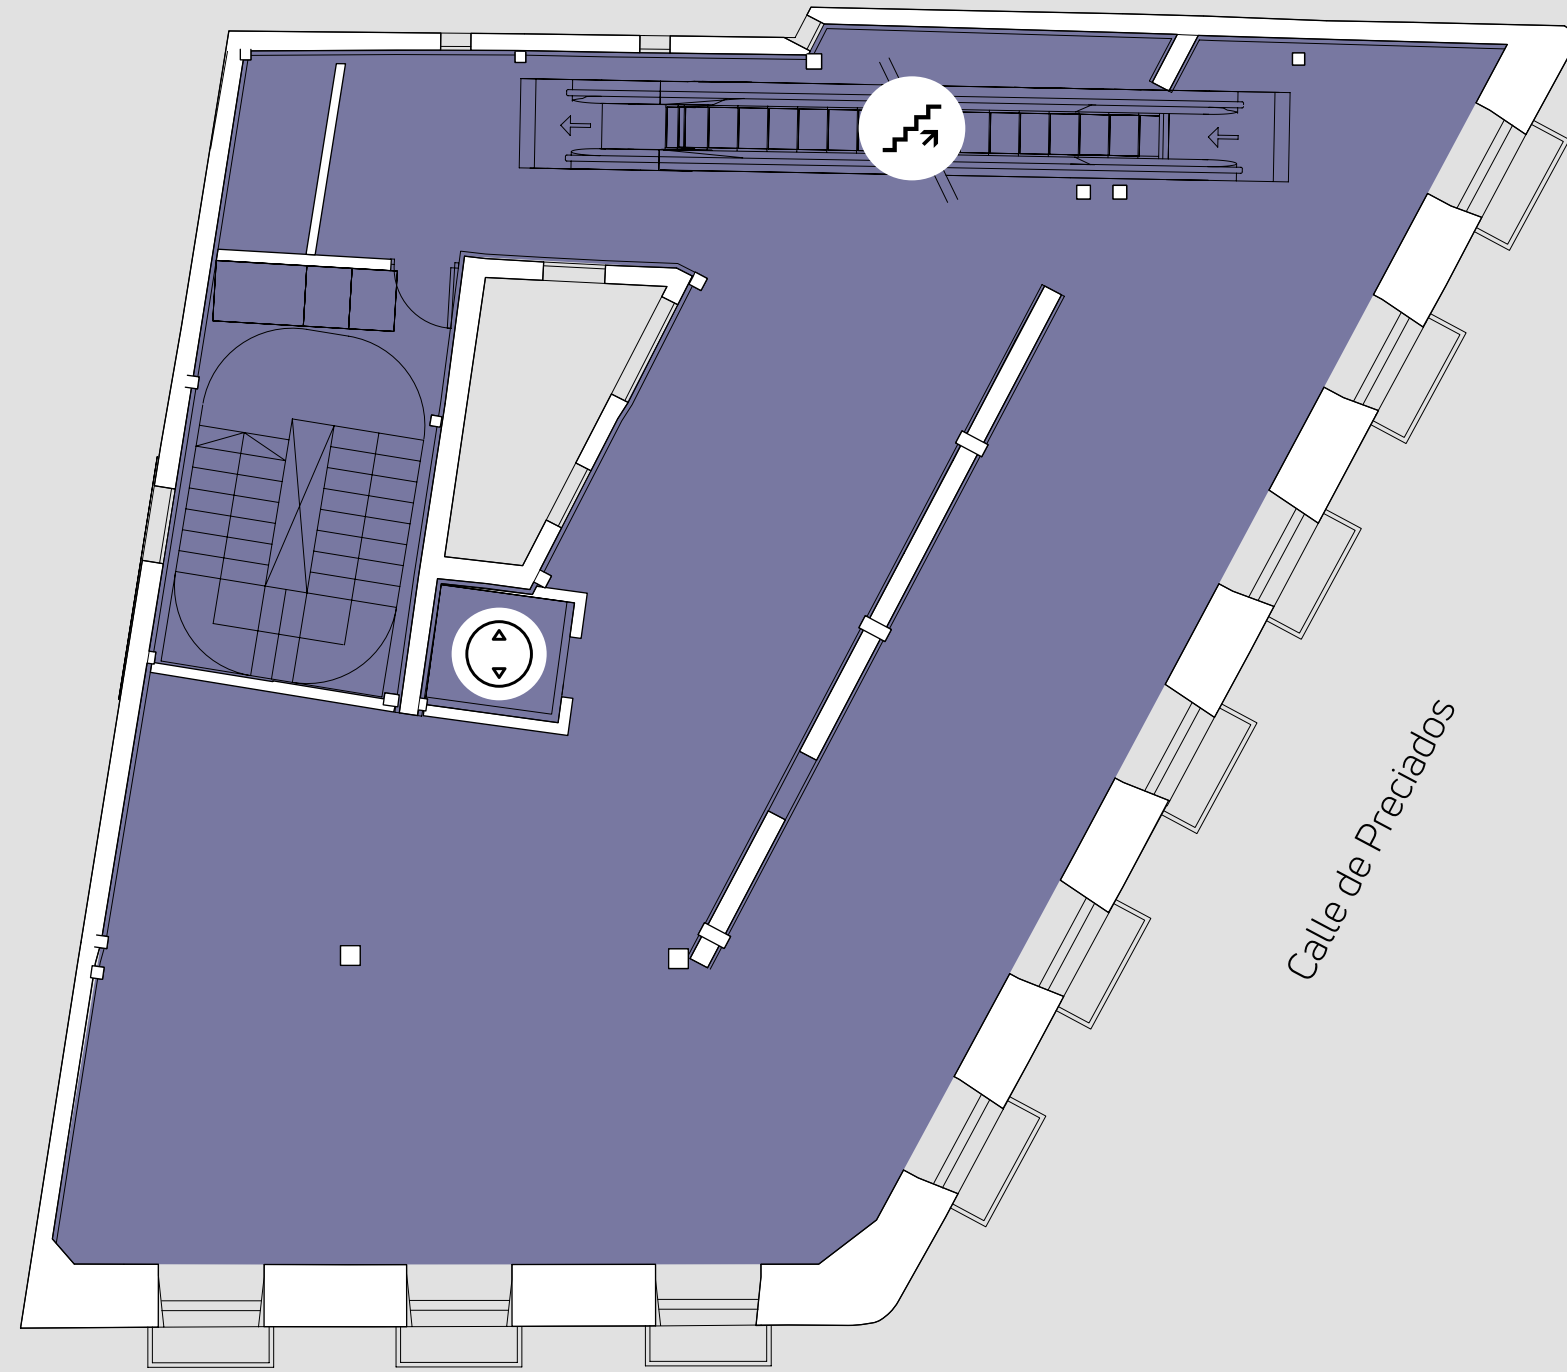

Calle Maestro Victoria

589 sqm

Basement

Escalator

Elevator

Entrance

Shop 1

Shop 2

Shop 3

Calle Maestro Victoria

Calle de Preciados

Ground Floor

 Escalator  Elevator  Entrance

353 sqm	456 sqm	160 sqm
		
Shop 1	Shop 2	Shop 3

Calle Maestro Victoria

Calle de Preciados

457 sqm

244 sqm

First Floor

Escalator Elevator Entrance

Shop 1 Shop 2 Shop 3

Calle de Preciados

Calle Maestro Victoria

Second Floor

Escalator

Elevator

Entrance

248 sqm

Shop 1

Shop 2

Shop 3

Calle Maestro Victoria